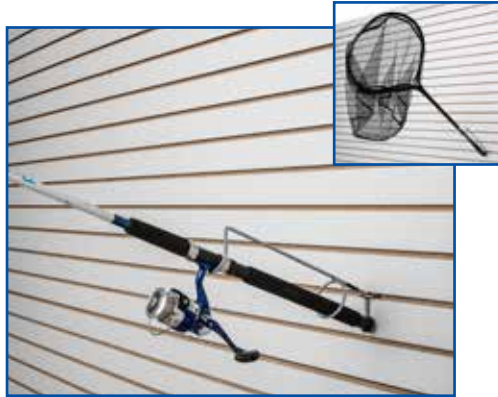

VERTICAL ROD

#7010 6-Rod Vertical Rack
16.75"L x 2.5"W x 2.5"H
\$8.06 Ea 12/cs

HORIZONTAL ROD RACK

#7006 6-Rod Horizontal Rack
0.25"L x 4"W x 28.25"H
\$8.06 Ea 12/cs

MOUNT ANYWHERE ROD RACK

#7011 6-Rod Mount Anywhere Rack
Mounts horizontal, vertical & overhead
4"L x 3"W x 17"H
\$8.06 Ea 12/cs

FREE STANDING ROD RACK

#7016 16-Rod Rack
23"L x 10.5"W x 36"H
\$42.33 Ea 6/cs

#7017 16-Rod Rack w/Sign Holder
23"L x 10.5"W x 41"H
\$56.45 Ea 6/cs

EZ ROD™ DISPLAYS

Fits Slat Wall and Pegboard

#7210 45° Angle Ice Fishing Rods
For high ceiling stores (8' & higher)
2.5"L x 1.75"W x 11.25"H
\$4.12 Ea
Patent #US 7,878,339

Fits slat wall and pegboard (10/cs. Sold in Case Pack Only, 60/master cs.)

Display Fishing Rods, Combos, Nets, Gaffs, Push Poles, Paddles, etc.

#7210 In store

#7110 In store

#7145 In store

#7146 EZ Fishing Rod Holder - Mounts to wagon, dock, boat or post
2.75"L x 3.25"W x 18"H
\$5.54 Ea