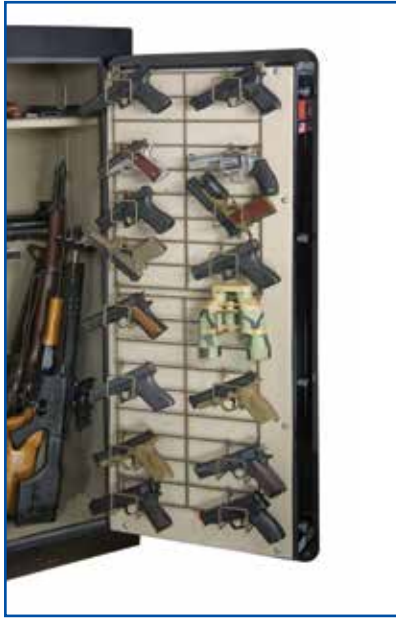

INSTALLS IN 15 MINUTES OR LESS Fits All Standard Size Safes

Tools needed for installation (not included): drill, 1/8" drill bit and phillips screwdriver (screws included).

RACK SELECTION GUIDE

Rack must be shorter than door ledge

#6030-16" rack (9 guns) fits ledges 16"-20.75"

Trim larger rack to ledge length

To fit the most guns in your safe.

14"-16" ledge-trim to hold 8 guns

#6033 16-Pistol (Full Door)
\$54.30 Ea 6/cs
Patent # US 8,292,094 B2