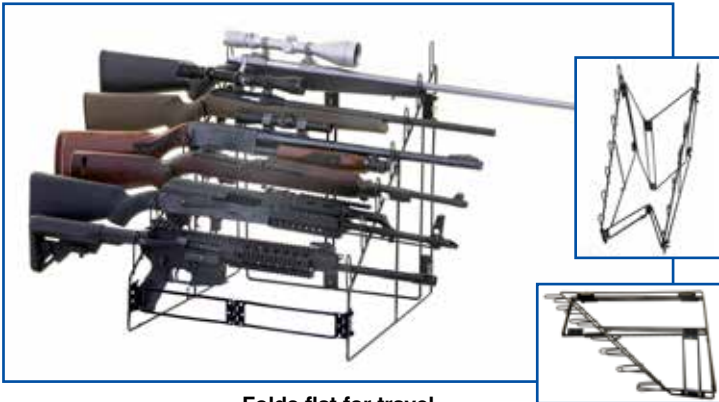

3 versions available:

32 rifle locking #9307

40 rifle non-locking #9305

48 rifle non-locking #9306

Easily display rifles on this rolling rack. Butt cups ensure guns are uniform and don't scratch each other while on the display. Black bottom horizontal wire shelf holds ammo, promotional items, etc. Steel rack is made to hold 600 lbs. and last for years. Strong 1.25" round steel tubing, 1.5" black square steel "Z frame", 4" industrial nonmarring wheels, brakes hold where you place it, bumpers on each corner. 3" x 3" grid 0.215" steel wire. Display knocks down to ship.

60"L x 24"W x 80"H.

SIGN HOLDER

20 Pack

For Portrait or Landscape Use

For Use Portrait or Landscape

#6555 2-Sided Sign Holder \$4.96 Ea (Sold in Packs of 20 pcs.)

PORTABLE DISPLAYS

#9311 8-Rifle, Single Sided, Vertical, Collapsible,
Free Standing Rack - Folds for easy transport.
Heavy Duty for Gun Show & Trade Show use. \$80.49 Ea

#9310 16-Rifle, Double Sided, Vertical, Collapsible,
Free Standing Rack - Folds for easy transport.
Heavy Duty for Gun Show & Trade Show use. \$142.71 Ea

Folds flat for travel
#9284 6-Rifle Folding Display \$99.69 Ea
21.625"L x 20.75"W x 23"H