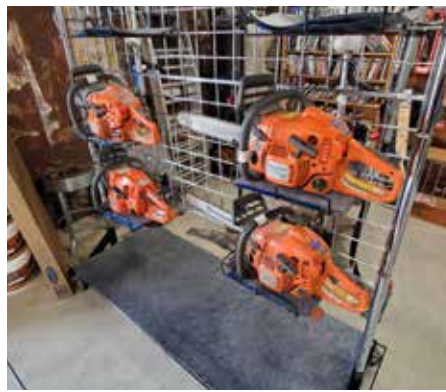

OPTION #3 - Single Use Rolling Displays

Holds 12 String Trimmers, 6 Chain Saws or Hedge Trimmers,
Shelf for 6 Backpack Blowers or 6 Concrete Cutters.