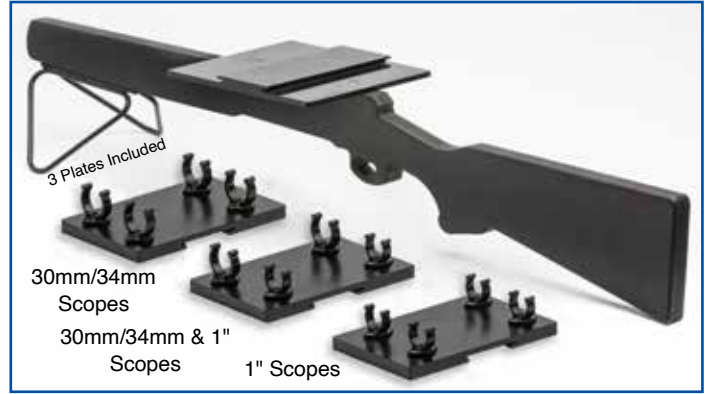

#6572 8-Scope \$69.66 Ea - 23"L

#6570 4-Scope \$45.29 Ea - 11.5"L

#6466 1-Scope \$15.94 Ea
2.8"L

Angled w/Front Price Tag Holder

9"W x 2.25"H

#6472 7-Scope \$104.50 Ea - 22"L

#6471 3-Scope \$62.37 Ea - 12.25"L

Angled Scope Displays

5"W x 2.25"H

#6468 7-Scope \$69.66 Ea - 22"L

#6463 3-Scope \$45.28 Ea - 10.5"L

#9274 Scope Comparer \$321.10 Ea
31.75"L x 7"W x 8.25"H

Scope Comparer - Allows for rifle scope comparison side-by-side. Plate moves back and forth to compare rifle scopes on this simple rifle silhouette. Plate easily slides off with the pull of a pin.

Extra Plates:
1" Scope #92744 \$57.08 Ea
30mm/34mm Scope #92745 \$57.08 Ea
30mm/34mm & 1" Scope #92749 \$57.08 Ea

#92747 40mm Scope Plate \$71.36 Ea

#92746 Picatinny Rails Plate \$71.36 Ea

#6566 Red Dot Scope Display
12"L x 10"W x 2.75"H \$122.38 Ea