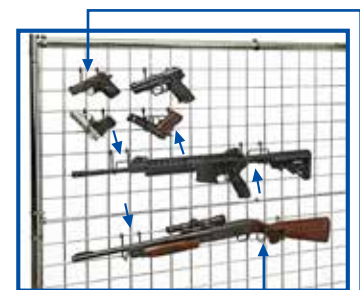

PISTOL/RIFLE HOOKS

#6152 Small Hook $4.29 Ea
#6148 Large Hook $4.29 Ea
(Sold in packs of 10 pcs.)