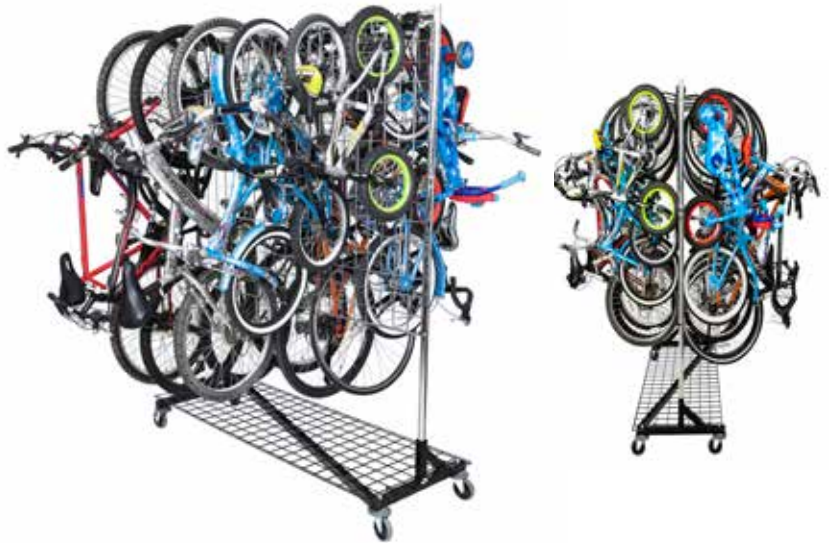

12 Bicycles

12 String Trimmers,
6 Chain Saws or Hedge Trimmers,
Shelf - 6 Backpack Blowers or Concrete Cutters

#9319 Holds 32 Locking Rifles, 12 Bicycles, 12 String Trimmers, 6 Chain Saws or 6 Hedge Trimmers,
Shelf for 6 Backpack Blowers or 6 Concrete Cutters.

Includes 1 Rolling Rack and Displays for 3 different uses. Versatile - Change Display Racks as Inventory Changes \$1,729.18 Ea

ROLLING CART ACCESSORIES

See pg. 28

See pg. 29

#9308 Empty Rolling Display \$328.90 Ea

OPTION #3 - Single Use Rolling Displays

#8745 Power Equipment Rolling Display
\$589.28 Ea

Holds 12 String Trimmers, 6 Chain Saws or Hedge Trimmers,
Shelf for 6 Backpack Blowers or 6 Concrete Cutters.

#8751 12 Bicycle/String Trimmer Rolling Display \$436.43 Ea