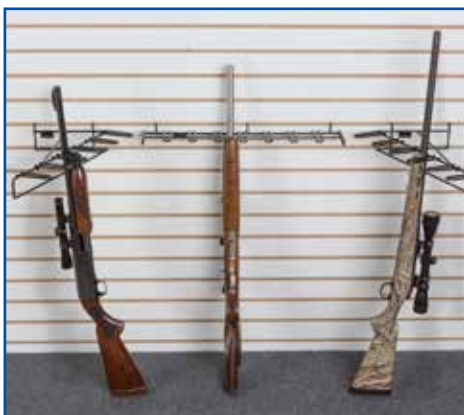

DISPLAY, PROTECT AND ORGANIZE

STORE FIXTURES • GUN SAFE STORAGE • HOME DEFENSE • FISHING

NEW PRODUCTS

Non-slip feet
Display stays in place on glass shelves due to non-slip feet – eliminates hours of "straightening".

Displays 7 pistols in the space of 4.

#6063 7-Pistol Display 23"L x 8"W x 2.25"W \$21.00 Ea

Angled pistol display

Displays more pistols in less space. Stops gun damage in the display case.
Rod in pistol barrel keeps pistols separated so they don't get scratched.