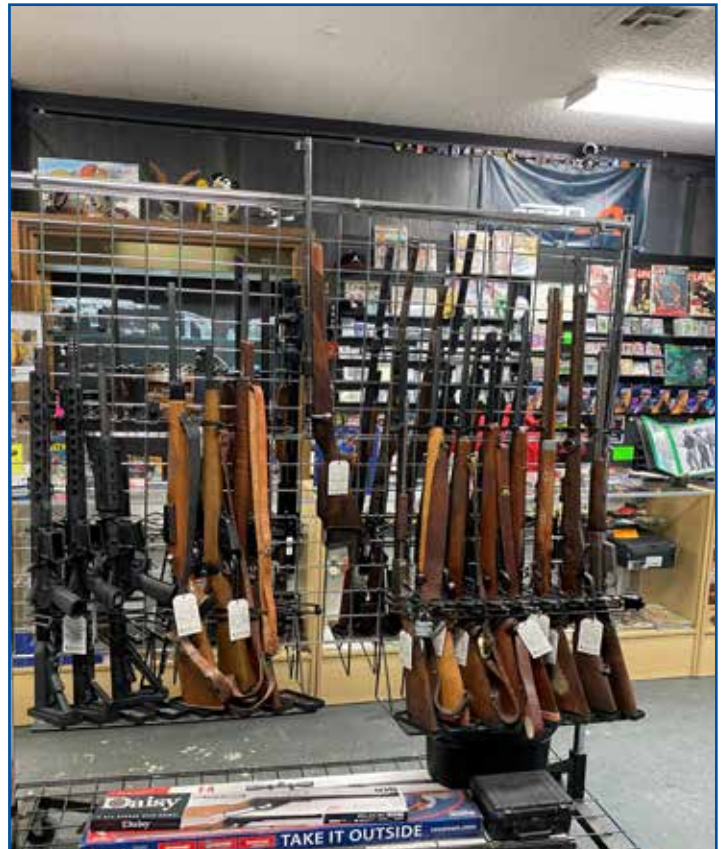

#9307 32 Rifle Locking Rolling Rack Display
60"L x 24"W x 80"H \$913.62 Ea

Portable Rifle Displays

- For displaying guns
- For transporting guns

Allows for easy movement around the store, into the vault, at gun shows.

3 versions available:

32 rifle locking #9307

40 rifle non-locking #9305

48 rifle non-locking #9306

Easily display rifles on this rolling rack. Butt cups ensure guns are uniform and don't scratch each other while on the display. Black bottom horizontal wire shelf holds ammo, promotional items, etc. Steel rack is made to hold 600 lbs. and last for years. Strong 1.25" round steel tubing, 1.5" black square steel "Z frame", 4" industrial nonmarring wheels, brakes hold where you place it, bumpers on each corner. 3" x 3" grid 0.215" steel wire. Display knocks down to ship.

60"L x 24"W x 80"H.

SIGN HOLDER

20 Pack

For Portrait or Landscape Use

For Use Portrait or Landscape

#6555 2-Sided Sign Holder \$4.96 Ea (Sold in Packs of 20 pcs.)

PORTABLE DISPLAYS

#9311 8-Rifle, Single Sided, Vertical, Collapsible,
Free Standing Rack - Folds for easy transport.
Heavy Duty for Gun Show & Trade Show use. \$80.49 Ea

#9310 16-Rifle, Double Sided, Vertical, Collapsible,
Free Standing Rack - Folds for easy transport.
Heavy Duty for Gun Show & Trade Show use. \$142.71 Ea

Folds flat for travel
#9284 6-Rifle Folding Display \$99.69 Ea
21.625"L x 20.75"W x 23"H