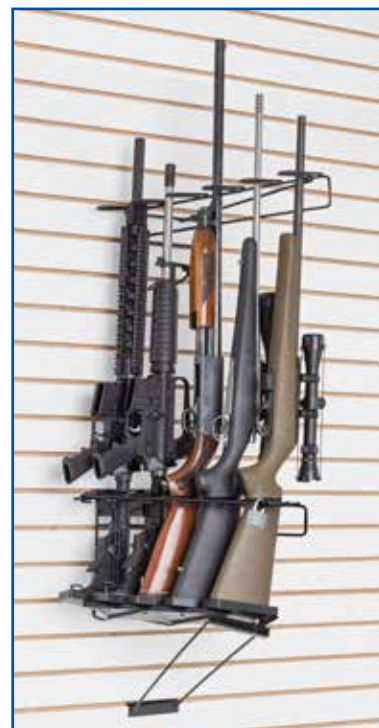

#6645 7-Rifle Leans Left Shelf Mounted
\$141.07 Ea
1'L x 22"D

#6643 5-Rifle Leans Left Shelf Mount \$112.71 Ea
1'L x 16"D
Padlocks not included.

LEANS RIGHT LOCKING SHELF DISPLAYS

#6640 5-Rifle Leans Right Shelf Mount \$112.71 Ea
1'L x 16"D
Padlocks not included.

#6641 6-Rifle Leans Right Shelf Mounted
\$126.24 Ea
1'L x 19"D

#6642 7-Rifle Leans Right Shelf Mounted
\$141.07 Ea
1'L x 22"D

LEANS LEFT LOCKING WALL MOUNTED DISPLAYS

#6902 5-Rifle Leans Left Wall Mounted
1'L x 16"D \$202.29 Ea
Padlocks not included.

DOUBLE DECKER

LEANS LEFT
#6908 10-Rifle
\$315.00 Ea

LEANS RIGHT
#6907 10-Rifle
\$315.00 Ea

LEANS RIGHT LOCKING WALL MOUNTED DISPLAYS

#6901 5-Rifle Leans Right Wall Mounted
1'L x 16"D \$202.29 Ea
Padlocks not included.