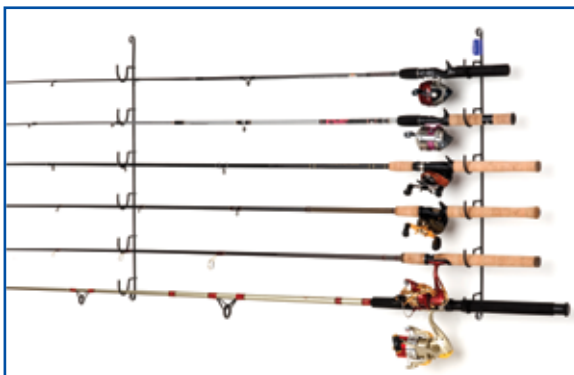

FISHING ROD RACKS

OVERHEAD ROD RACKS

Indoor

Outdoor

#7009 12-Rod Overhead Rack
28.25"L x 0.25"W x 4"H
\$17.68 Ea 12/cs

Indoor

Outdoor

#7008 6-Rod Overhead Rack
28.25"L x 0.25"W x 4"H
\$8.06 Ea 12/cs

VERTICAL ROD

#7010 6-Rod Vertical Rack
16.75"L x 2.5"W x 2.5"H
\$8.06 Ea 12/cs

HORIZONTAL ROD RACK

#7006 6-Rod Horizontal Rack
0.25"L x 4"W x 28.25"H
\$8.06 Ea 12/cs

MOUNT ANYWHERE ROD RACK

#7011 6-Rod Mount Anywhere Rack
Mounts horizontal, vertical & overhead
4"L x 3"W x 17"H
\$8.06 Ea 12/cs