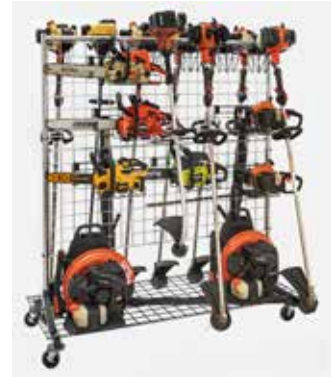

OPTION #1 - Rifle, Bicycle, Power Equipment Display

40 Rifles

12 Bicycles

12 String Trimmers,
6 Chain Saws or Hedge Trimmers,
Shelf - 6 Backpack Blowers or Concrete Cutters

#9318 Holds 40 Rifles, 12 Bicycles, 12 String Trimmers, 6 Chain Saws or 6 Hedge Trimmers,
Shelf for 6 Backpack Blowers or 6 Concrete Cutters.

Includes 1 Rolling Rack and Displays for 3 different uses. Versatile - Change Display Racks as Inventory Changes \$1,458.48 Ea

OPTION #2 - Locking Rifle, Bicycle, Power Equipment Display

32 Locking Rifles

12 Bicycles

12 String Trimmers,
6 Chain Saws or Hedge Trimmers,
Shelf - 6 Backpack Blowers or Concrete Cutters

#9319 Holds 32 Locking Rifles, 12 Bicycles, 12 String Trimmers, 6 Chain Saws or 6 Hedge Trimmers,
Shelf for 6 Backpack Blowers or 6 Concrete Cutters.