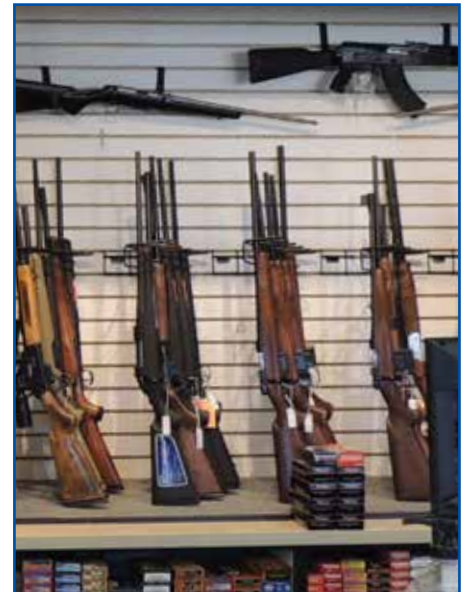

#6230 1' 5-Rifle Leans Right Shelf Mount \$48.15 Ea Requires 16" Shelf

#6601 6-Rifle Leans Right Shelf Mount \$57.89 Ea Requires 19" Shelf

#6236 7-Rifle Leans Right Shelf Mount \$64.66 Ea Requires 22" Shelf

LEANS LEFT WALL MOUNTED DISPLAYS

LEANS RIGHT WALL MOUNTED DISPLAYS

DOUBLE DECKER

LEANS LEFT

#6741 10-Rifle Leans Left \$193.15 Ea

DOUBLE DECKER

LEANS RIGHT

#6740 10-Rifle Leans Right \$193.15 Ea

#6735 5-Rifle Leans Left Wall Mounted \$141.37 Ea

#6734 5-Rifle Leans Right Wall Mounted \$141.37 Ea

LOCKING PEG BOARD DISPLAYS

#6860 Locking 8-Rifle Shelf Display
(4-Rifles/ft, 12" depth) \$161.65 Ea 2'L x 12"D
Padlocks not included.

- 3 Mounting Straps bolt to wall for security
- Micro adjustable positioning, fits all guns

#6827 16-Rifle Double Decker
\$383.54 Ea 2'L x 12"D
Padlocks not included

#6868 Locking 8-Rifle Wall Display (4-Rifles/ft, 12" depth)
\$248.41 Ea 2'L x 12"D
Padlocks not included.